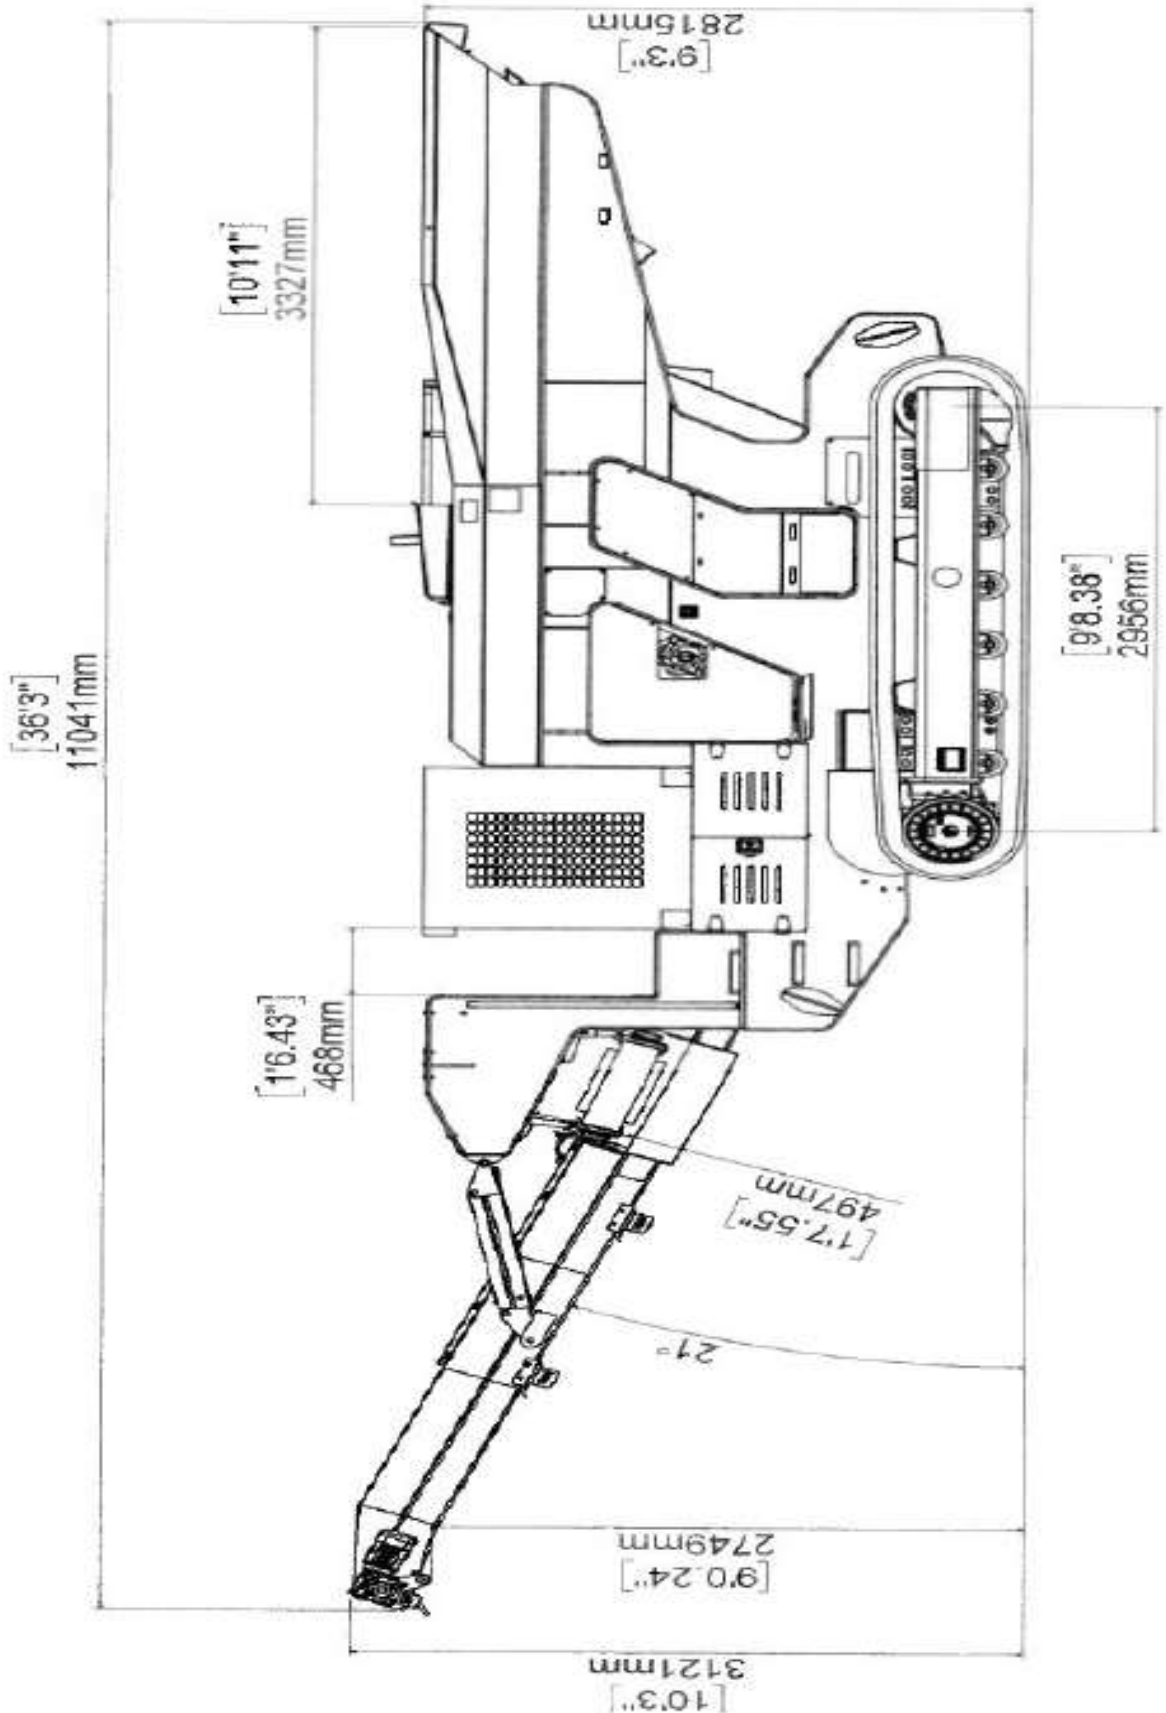

Barford 750J Tracked Jaw Crusher

700 x 500 (28" x 20") Tracked Dual Power Jaw Crusher, Reversible Jaw, 88Kva Diesel Generator/Mains Plug In, Vibrating Grizzly Feeder, Hardox Lined Hopper, Feed Sensor, Auto Feed System, Radio Remote for Feeder Stop/Start.

Options – Dual Power, Fully Automatic Wireless Functions, Fines Belt On 180° Swivel, Dust Supression, Tines in Grizzly Feeder.

MandaMat

VENTE PIÈCES & MATÉRIELS TP – CARRIÈRES - RECYCLAGE – MANUTENTION

Barford 750J Tracked Jaw Crusher

Weight 19,000kg / 40,000 lbs.

MandaMat

VENTE PIÉCES & MATÉRIELS TP - CARRIÈRES - RECYCLAGE - MANUTENTION