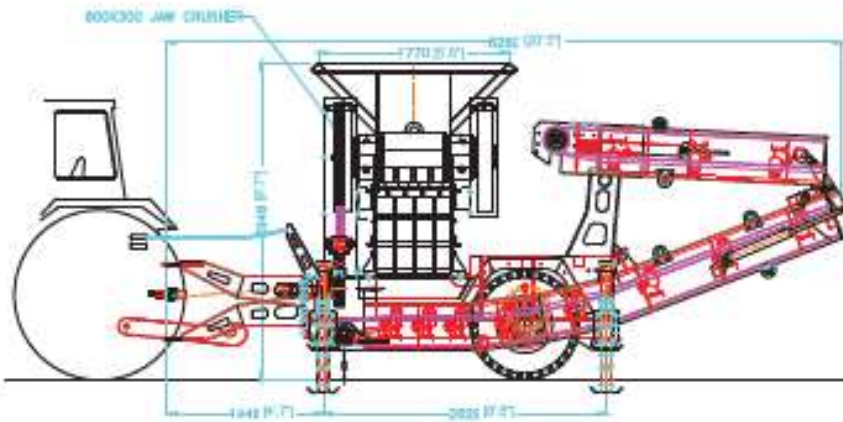

# Barford 640J PTO Jaw Crusher

**600 x 400 (24"x16") Direct Drive PTO Jaw Crusher, Removable Folding Discharge Conveyor, Hyd Jack Legs, Recommended Tractor Requirement 100HP.**

**Options: Over Band Magnet.**

# Barford 640J PTO Jaw Crusher

**MandaMat**

VENTE PIÈCES & MATÉRIELS TP - CARRIÈRES - RECYCLAGE - MANUTENTION