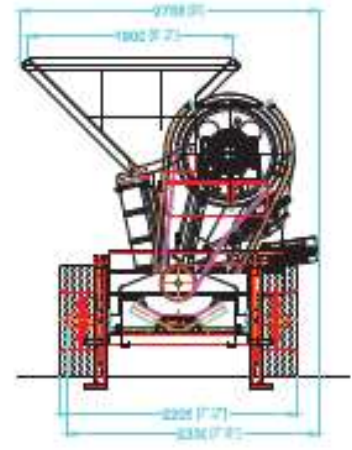

# Barford 640J PTO Jaw Crusher

**600 x 400 (24"x16") Direct Drive PTO Jaw Crusher, Removable Folding Discharge Conveyor, Hyd Jack Legs, Recommended Tractor Requirement 100HP.**

**Options: Over Band Magnet.**

# Barford 640J PTO Jaw Crusher

**MandaMat**

VENTE PIÈCES & MATÉRIELS TP - CARRIÈRES - RECYCLAGE - MANUTENTION