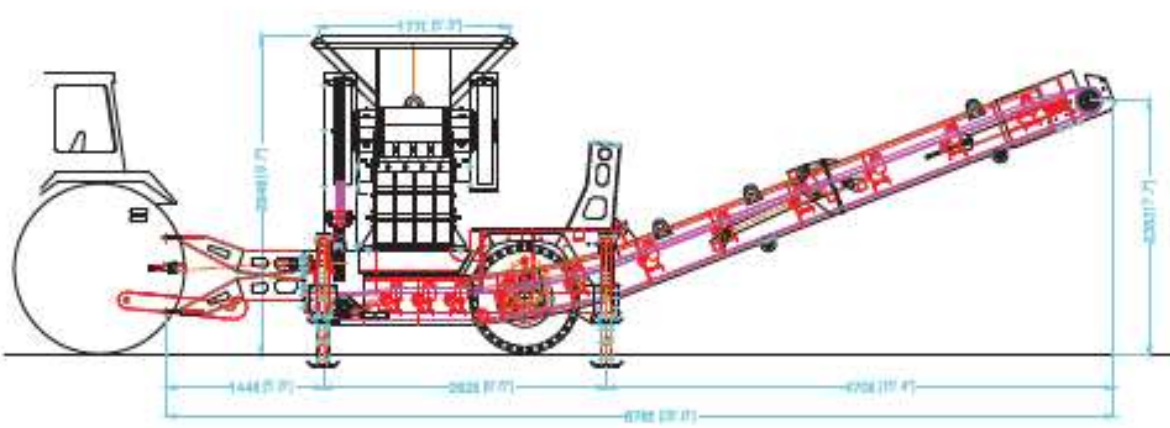

# Barford 640J PTO Jaw Crusher

**600 x 400 (24"x16") Direct Drive PTO Jaw Crusher, Removable Folding Discharge Conveyor, Hyd Jack Legs, Recommended Tractor Requirement 100HP.**

**Options: Over Band Magnet.**

# Barford 640J PTO Jaw Crusher

**MandaMat**

VENTE PIÈCES & MATÉRIELS TP - CARRIÈRES - RECYCLAGE - MANUTENTION