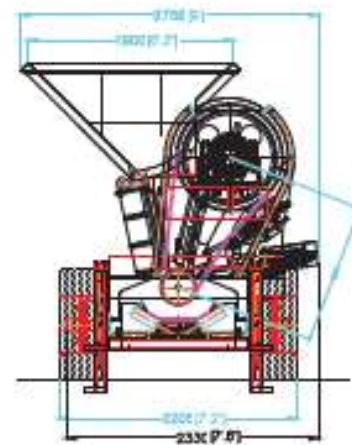

# Barford 640J PTO Jaw Crusher

**600 x 400 (24"x16") Direct Drive PTO Jaw Crusher, Removable Folding Discharge Conveyor, Hyd Jack Legs, Recommended Tractor Requirement 100HP.**

**Options: Over Band Magnet.**

# Barford 640J PTO Jaw Crusher

**MandaMat**

VENTE PIÈCES & MATÉRIELS TP - CARRIÈRES - RECYCLAGE - MANUTENTION