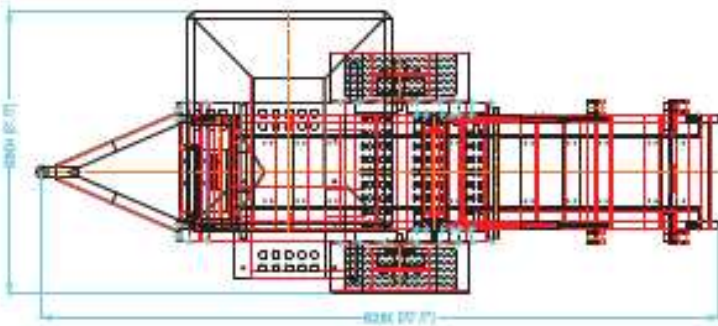

# Barford 640J PTO Jaw Crusher

**600 x 400 (24"x16") Direct Drive PTO Jaw Crusher, Removable Folding Discharge Conveyor, Hyd Jack Legs, Recommended Tractor Requirement 100HP.**

**Options: Over Band Magnet.**

# Barford 640J PTO Jaw Crusher

**MandaMat**

VENTE PIÈCES & MATÉRIELS TP - CARRIÈRES - RECYCLAGE - MANUTENTION