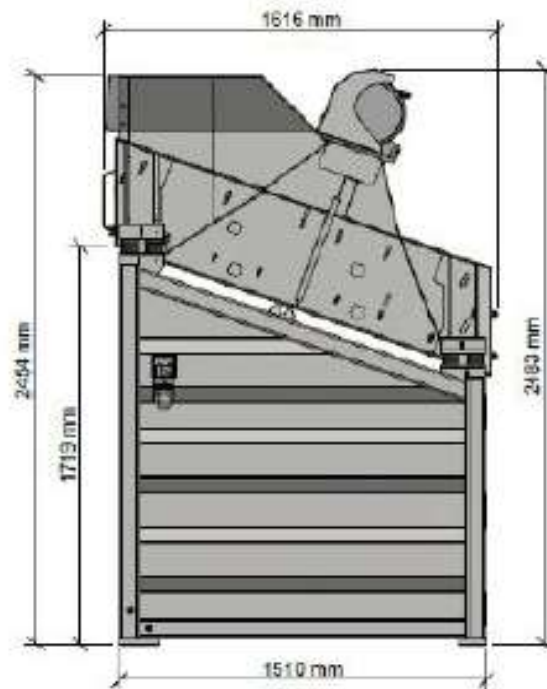

Barford US70 Portable Skid Mounted Screener

Portable Skid Mounted Electric Drive Double Deck Screener, 900W Motor, 3.2sqm (70sqft) Total Screening Area, Woven Wire Mesh, Extra Wide 3-Sided Enclosed Support Frame, Deck Sorters & Divider to give 3 Product Grades.

MandaMat

VENTE PIÈCES & MATÉRIELS TP - CARRIÈRES - RECYCLAGE - MANUTENTION

Barford US70 Portable Skid Mounted Screener

Weight: 1,500kg/3,300lbs

MandaMat

VENTE PIÉCES & MATÉRIELS TP - CARRIÈRES - RECYCLAGE - MANUTENTION