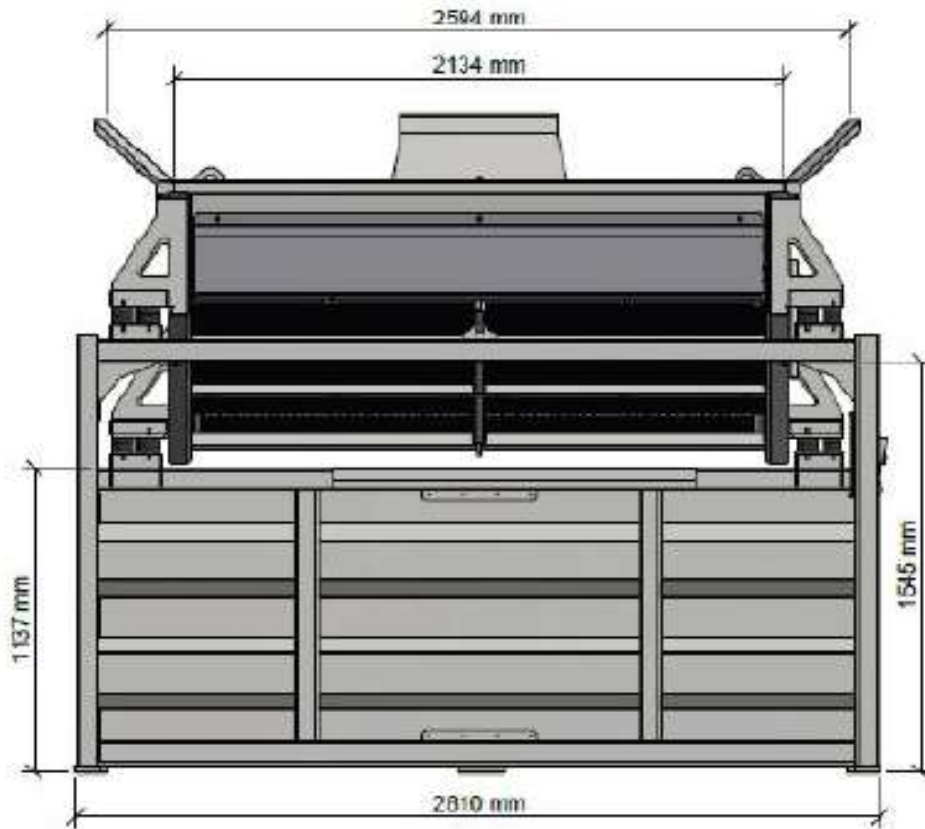

Barford US70 Portable Skid Mounted Screener

Portable Skid Mounted Electric Drive Double Deck Screener, 900W Motor, 3.2sqm (70sqft) Total Screening Area, Woven Wire Mesh, Extra Wide 3-Sided Enclosed Support Frame, Deck Sorters & Divider to give 3 Product Grades.

MandaMat

VENTE PIÈCES & MATÉRIELS TP - CARRIÈRES - RECYCLAGE - MANUTENTION

Barford US70 Portable Skid Mounted Screener

Weight: 1,500kg/3,300lbs

MandaMat

VENTE PIÉCES & MATÉRIELS TP - CARRIÈRES - RECYCLAGE - MANUTENTION