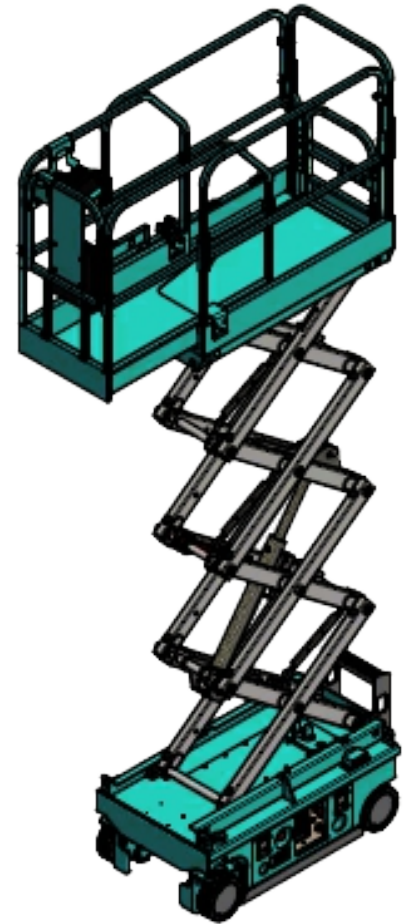

SWSL0607DC

Electric Driven Scissor Scissor-type Aerial Work Platform

SUNWARD

Dimension

Working height*		6.5m
A	Platform height maximum	4.5m
B	Platform height (stowed)	0.95m
C	Platform length	1.29m
	Slide-out platform extension deck	0.6m
D	Platform width	0.7m
E	Stowed height (rails up)	2.06m
	Stowed height (rails down)	1.7m
F	Overall length	1.44m
G	Overall width	0.76m
H	Wheelbase	1.05m
I	Ground clearance (stowed)	0.06m
J	Ground clearance (raised)	0.017m

Performance

Lift capacity	240kg
Lift capacity (extension deck)	100kg
Max. platform occupancy	2
Drive speed (stowed)	4.0km/h
Drive speed (elevated)	0.8km/h
Turning radius (inside)	0.4m
Turning radius (outside)	1.6m
Raise / lower speed	23s / 25s
Gradeability**	30%
Max. allowable working angle (lateral / longitudinal)	1.5° / 3°
Controls	Proportional
Wheel driver	DC motor real drive
Multiple disc brakes	Dual front wheel
Tires	230mm×80mm
Battery	4×6V/85Ah
Charger	24V/15A
Weight	890kg

* Working height is equal to Platform height plus 2m.

* Climbing ability is suitable for driving on slopes; Refer to Operator Manual for slope level.

SWSL0607DC

Electric Driven Scissor Scissor-type Aerial Work Platform

Standard features

◆ Proportional control	◆ Extended platform	◆ Folding guardrails platform	◆ Self-lock gate on platform
◆ Solid tire	◆ Hour meter	◆ Standard transport forklift hole	◆ Safety maintenance support rod
◆ Horn	◆ Flashing beacon	◆ Action beep	◆ DC motor drive
◆ Pit protection device	◆ Emergency descent system	◆ Emergency stop button	◆ Automatic brakes system
◆ Tilt sensor with alarm	◆ Charging protection system	◆ Fault diagnosis system	