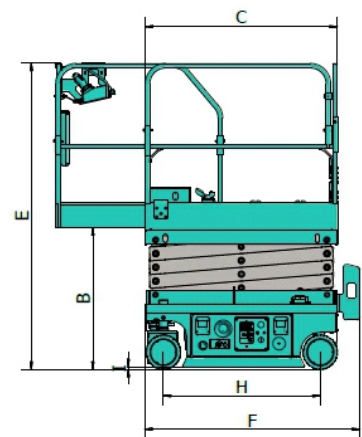

SWSL0607DC

Electric Driven Scissor Scissor-type Aerial Work Platform

SUNWARD

Dimension

Working height*		6.5m
A	Platform height maximum	4.5m
B	Platform height (stowed)	0.95m
C	Platform length	1.29m
	Slide-out platform extension deck	0.6m
D	Platform width	0.7m
E	Stowed height (rails up)	2.06m
	Stowed height (rails down)	1.7m
F	Overall length	1.44m
G	Overall width	0.76m
H	Wheelbase	1.05m
I	Ground clearance (stowed)	0.06m
J	Ground clearance (raised)	0.017m

Performance

Lift capacity	240kg
Lift capacity (extension deck)	100kg
Max. platform occupancy	2
Drive speed (stowed)	4.0km/h
Drive speed (elevated)	0.8km/h
Turning radius (inside)	0.4m
Turning radius (outside)	1.6m
Raise / lower speed	23s / 25s
Gradeability**	30%
Max. allowable working angle (lateral / longitudinal)	1.5° / 3°
Controls	Proportional
Wheel driver	DC motor real drive
Multiple disc brakes	Dual front wheel
Tires	230mm×80mm
Battery	4×6V/85Ah
Charger	24V/15A
Weight	890kg

* Working height is equal to Platform height plus 2m.

* Climbing ability is suitable for driving on slopes; Refer to Operator Manual for slope level.

SWSL0607DC

Electric Driven Scissor Scissor-type Aerial Work Platform