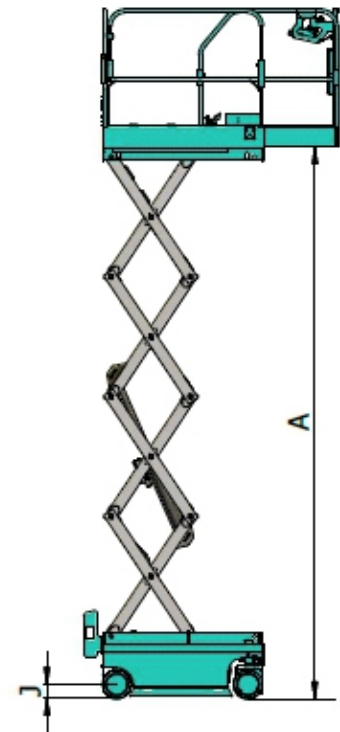

SWSL0607DC

Electric Driven Scissor Scissor-type Aerial Work Platform

SUNWARD

Dimension

Working height*		6.5m
A	Platform height maximum	4.5m
B	Platform height (stowed)	0.95m
C	Platform length	1.29m
	Slide-out platform extension deck	0.6m
D	Platform width	0.7m
E	Stowed height (rails up)	2.06m
	Stowed height (rails down)	1.7m
F	Overall length	1.44m
G	Overall width	0.76m
H	Wheelbase	1.05m
I	Ground clearance (stowed)	0.06m
J	Ground clearance (raised)	0.017m

Performance

Lift capacity	240kg
Lift capacity (extension deck)	100kg
Max. platform occupancy	2
Drive speed (stowed)	4.0km/h
Drive speed (elevated)	0.8km/h
Turning radius (inside)	0.4m
Turning radius (outside)	1.6m
Raise / lower speed	23s / 25s
Gradeability**	30%
Max. allowable working angle (lateral / longitudinal)	1.5° / 3°
Controls	Proportional
Wheel driver	DC motor real drive
Multiple disc brakes	Dual front wheel
Tires	230mm×80mm
Battery	4×6V/85Ah
Charger	24V/15A
Weight	890kg

* Working height is equal to Platform height plus 2m.

* Climbing ability is suitable for driving on slopes; Refer to Operator Manual for slope level.

SWSL0607DC

Electric Driven Scissor Scissor-type Aerial Work Platform