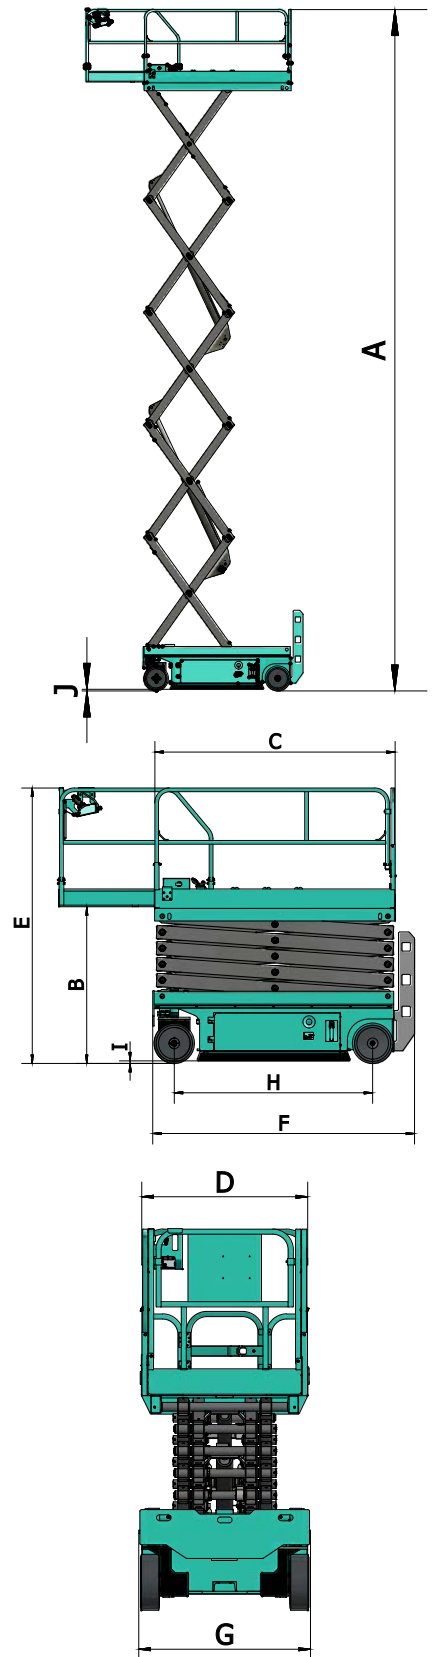

SWSL1212DC

Electric Driven Scissor Scissor-type Aerial Work Platform

SUNWARD

Dimension

Working height*		12m
A	Platform height maximum	10m
B	Platform height (stowed)	1.36m
C	Platform length	2.27m
	Slide-out platform extension deck	0.9m
D	Platform width	1.15m
E	Stowed height (rails up)	2.49m
	Stowed height (rails down)	1.95m
F	Overall length	2.47m
G	Overall width	1.17m
H	Wheelbase	1.87m
I	Ground clearance (stowed)	0.11m
J	Ground clearance (raised)	0.02m

Performance

Lift capacity	320kg
Lift capacity (extension deck)	113kg
Max. platform occupancy	2
Drive speed (stowed)	4.0km/h
Drive speed (elevated)	0.8km/h
Turning radius (inside)	0m
Turning radius (outside)	2.2m
Raise / lower speed	55s / 38s
Gradeability**	25%
Max. allowable working angle (lateral / longitudinal)	1.5° / 3°
Controls	Proportional
Wheel driver	DC motor front drive
Multiple disc brakes	Dual front wheel
Tires	381mm×127mm
Battery	4×6V/240Ah
Charger	24V/30A
Weight	2950kg

* Working height is equal to Platform height plus 2m.

** Climbing ability is suitable for driving on slopes; Refer to Operator Manual for slope level.

SWSL1212DC

Electric Driven Scissor Scissor-type Aerial Work Platform

Standard features

◆ Proportional control	◆ Extended platform	◆ Folding guardrails platform	◆ Self-lock gate on platform
◆ Solid tire	◆ Hour meter	◆ Standard transport forklift hole	◆ Safety maintenance support rod
◆ Horn	◆ Flashing beacon	◆ Action beep	◆ DC motor drive
◆ Pit protection device	◆ Emergency descent system	◆ Emergency stop button	◆ Automatic brakes system
◆ Tilt sensor with alarm	◆ Charging protection system	◆ Fault diagnosis system	